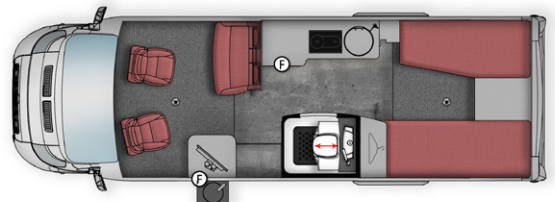

Trakkaway 720

Capacities, dimensions & payloads are approximations & may vary with options fitted. Specifications and prices are subject to variation without notice.