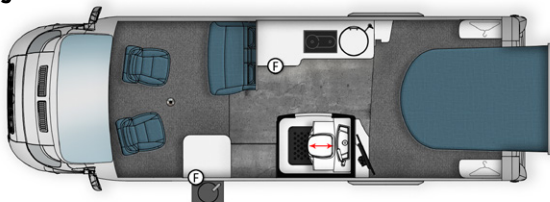

Floorplans

Trakkaway 700