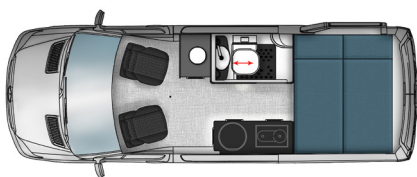

Model	Jabiru J2M	Jabiru J2	Jabiru J4
Vehicle	Mercedes Sprinter 419 MWB	Mercedes Sprinter 419 LWB	Mercedes Sprinter 419 LWB
Engine			
Type	CDI Turbo Diesel	CDI Turbo Diesel	CDI Turbo Diesel
Displacement	2987cc	2987cc	2987cc
Cylinders	6	6	6
Maximum power	140kW	140kW	140kW
Maximum torque	440Nm	440Nm	440Nm
Vehicle			
Transmission	Automatic 7-Speed	Automatic 7-Speed	Automatic 7-Speed
Drive	Rear Wheel Drive	Rear Wheel Drive	Rear Wheel Drive
Wheels & Tyres			
Wheels	6J x 16 steel	6J x 16 steel	6J x 16 steel
Tyres	225/75 R16	225/75 R16	225/75 R16
External Dimensions			
Length	6.090m	7.125m	7.125m
Width	2.06m	2.02m	2.10m
Height (with Air Con)	2.75m (2.90m)	2.75m (2.90m)	2.75m (2.90m)
Ground clearance	185mm (measured at rear differential)		
Internal Dimensions			
Height	1.92m	1.92m	1.92m
Bed/s	1.86m x 1.45m (Double)	2.0m x 0.7m (Singles)	1.92m x 1.45m (Double)
Capacities			
ADR approved travel seating	2	2	4
Fresh water tank	140L	140L	140L
Hot water tank	10L	10L	10L
Grey water tank	80L	80L	80L
Toilet waste cassette	16L	16L	16L
Fuel tank	93L	93L	93L
Fridge/freezer	90L	90L	90L
Solar	200W (Alfresco 440W)	200W (Alfresco 300W)	200W (Alfresco 300W)
Auxiliary Battery	200Ah Lithium	200Ah Lithium	200Ah Lithium
Battery chargers	40 Amp 240V lithium charger + 40 Amp DC2DC & solar 5-stage lithium charger		
Weights			
Tare	3,140kg	3,390kg	3,400kg
GVM	4,100kg	4,100kg	4,100kg
Payload	960kg	710kg	700kg
Max Towable	2,000kg	2,000kg	2,000kg

Floorplans

Jabiru J2M