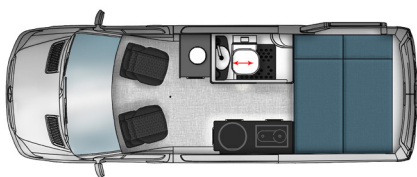

Floorplans

Jabiru J2M