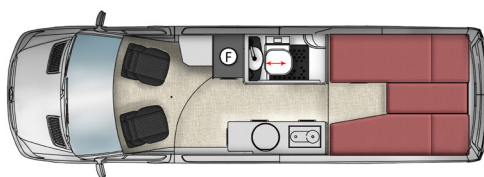

Model	Jabiru J2M	Jabiru J2	Jabiru J4
Vehicle	Mercedes-Benz Sprinter MWB	Mercedes-Benz Sprinter LWB	Mercedes-Benz Sprinter LWB
Engine			
Type	CDI Turbo Diesel	CDI Turbo Diesel	CDI Turbo Diesel
Displacement	2987cc	2987cc	2987cc
Cylinders	6	6	6
Maximum power	140kW	140kW	140kW
Maximum torque	440Nm	440Nm	440Nm
Vehicle			
Transmission	Automatic 7-Speed	Automatic 7-Speed	Automatic 7-Speed
Drive	Rear Wheel Drive	Rear Wheel Drive	Rear Wheel Drive
Wheels & Tyres			
Wheels	6J x 16 steel	6J x 16 steel	6J x 16 steel
Tyres	235/65 R16	235/65 R16	235/65 R16
External Dimensions			
Length	6.090m	7.125m	7.125m
Width	2.06m	2.02m	2.10m
Height (with Air Con)	2.75m (2.90m)	2.75m (2.90m)	2.75m (2.90m)
Ground clearance	185mm (measured at rear differential)		
Internal Dimensions			
Height	1.92m	1.92m	1.92m
Bed/s	1.86m x 1.45m (Double)	2.0m x 0.7m (Singles)	1.92m x 1.45m (Double)
Capacities			
ADR approved travel seating	2	2	4
Fresh water tank	140L	140L	140L
Hot water tank	10L	10L	10L
Grey water tank	80L	80L	80L
Toilet waste cassette	16L	16L	16L
Fuel tank	93L	93L	93L
Fridge/freezer	90L	90L	90L
Solar	200W (Alfresco 440W)	200W (Alfresco 300W)	200W (Alfresco 300W)
Auxiliary Battery	200Ah Lithium	200Ah Lithium	200Ah Lithium
Battery chargers	40 Amp 240V lithium charger + 40 Amp DC2DC & solar 5-stage lithium charger		
Weights			
Tare	3,140kg	3,390kg	3,400kg
GVM	4,100kg	4,100kg	4,100kg
Payload	960kg	710kg	700kg
Max Towable	2,000kg	2,000kg	2,000kg

Floorplans

Jabiru J2

Capacities, dimensions & payloads are approximations & may vary with options fitted. Specifications and prices are subject to variation without notice.