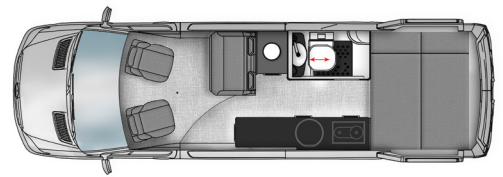

Jabiru J4

Capacities, dimensions & payloads are approximations & may vary with options fitted. Specifications and prices are subject to variation without notice.