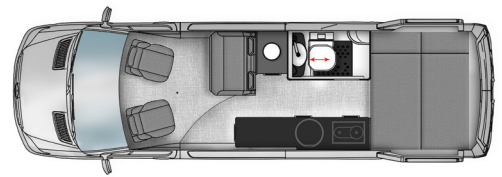

Jabiru J4

Capacities, dimensions & payloads are approximations & may vary with options fitted. Specifications and prices are subject to variation without notice.