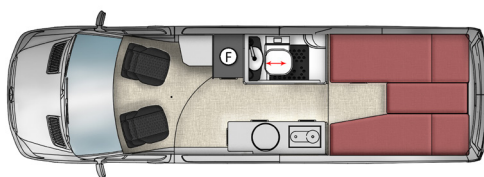

Model	Jabiru J2M	Jabiru J2	Jabiru J4
Vehicle	Mercedes-Benz Sprinter MWB	Mercedes-Benz Sprinter LWB	Mercedes-Benz Sprinter LWB
Engine			
Type	CDI Turbo Diesel	CDI Turbo Diesel	CDI Turbo Diesel
Displacement	2987cc	2987cc	2987cc
Cylinders	6	6	6
Maximum power	140kW	140kW	140kW
Maximum torque	440Nm	440Nm	440Nm
Vehicle			
Transmission	Automatic 7-Speed	Automatic 7-Speed	Automatic 7-Speed
Drive	Rear Wheel Drive	Rear Wheel Drive	Rear Wheel Drive
Wheels & Tyres			
Wheels	6J x 16 steel	6J x 16 steel	6J x 16 steel
Tyres	225/75 R16	225/75 R16	225/75 R16
External Dimensions			
Length	6.090m	7.125m	7.125m
Width	2.06m	2.02m	2.10m
Height (with Air Con)	2.75m (2.90m)	2.75m (2.90m)	2.75m (2.90m)
Ground clearance	185mm (measured at rear differential)		
Internal Dimensions			
Height	1.92m	1.92m	1.92m
Bed/s	1.86m x 1.45m (Double)	2.0m x 0.7m (Singles)	1.92m x 1.45m (Double)
Capacities			
ADR approved travel seating	2	2	4
Fresh water tank	140L	140L	140L
Hot water tank	10L	10L	10L
Grey water tank	80L	80L	80L
Toilet waste cassette	16L	16L	16L
Fuel tank	93L	93L	93L
Fridge/freezer	90L	90L	90L
Solar	200W (Alfresco 440W)	200W (Alfresco 300W)	200W (Alfresco 300W)
Auxiliary Battery	200Ah Lithium	200Ah Lithium	200Ah Lithium
Battery chargers	40 Amp 240V lithium charger + 40 Amp DC2DC & solar 5-stage lithium charger		
Weights			
Tare	3,140kg	3,390kg	3,400kg
GVM	4,100kg	4,100kg	4,100kg
Payload	960kg	710kg	700kg
Max Towable	2,000kg	2,000kg	2,000kg

Floorplans

Jabiru J2

Capacities, dimensions & payloads are approximations & may vary with options fitted. Specifications and prices are subject to variation without notice.