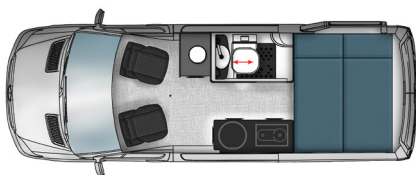

Model	Jabiru J2M	Jabiru J2	Jabiru J4
Vehicle	Mercedes Sprinter 419 MWB	Mercedes Sprinter 419 LWB	Mercedes Sprinter 419 LWB
Engine			
Type	CDI Turbo Diesel	CDI Turbo Diesel	CDI Turbo Diesel
Displacement	2987cc	2987cc	2987cc
Cylinders	6	6	6
Maximum power	140kW	140kW	140kW
Maximum torque	440Nm	440Nm	440Nm
Vehicle			
Transmission	Automatic 7-Speed	Automatic 7-Speed	Automatic 7-Speed
Drive	Rear Wheel Drive	Rear Wheel Drive	Rear Wheel Drive
Wheels & Tyres			
Wheels	6J x 16 steel	6J x 16 steel	6J x 16 steel
Tyres	225/75 R16	225/75 R16	225/75 R16
External Dimensions			
Length	6.090m	7.125m	7.125m
Width	2.06m	2.02m	2.10m
Height (with Air Con)	2.85m (3.0m)	2.85m (3.0m)	2.85m (3.0m)
Ground clearance	210mm (measured at Rear Differential)		
Internal Dimensions			
Height	1.92m	1.92m	1.92m
Bed/s	1.86m x 1.45m (Double)	2.0m x 0.7m (Singles)	1.92m x 1.45m (Double)
Capacities			
ADR approved travel seating	2	2	4
Fresh water tank	140L	140L	140L
Hot water tank	10L	10L	10L
Grey water tank	80L	80L	80L
Toilet waste cassette	16L	16L	16L
Fuel tank	93L	93L	93L
Fridge/freezer	90L	90L	90L
Solar	200W (Alfresco 440W)	200W (Alfresco 300W)	200W (Alfresco 300W)
Auxiliary Battery	200Ah Lithium	200Ah Lithium	200Ah Lithium
Battery chargers	40 Amp 240V lithium charger + 40 Amp DC2DC & solar 5-stage lithium charger		
Weights			
Tare	3,240kg	3,490kg	3,500kg
GVM	4,100kg	4,100kg	4,100kg
Payload	860kg	610kg	600kg
Max Towable	2,000kg	2,000kg	2,000kg

Floorplans

Jabiru J2M