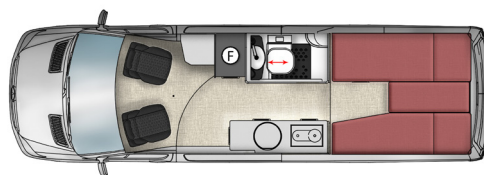

Model	Jabiru J2M	Jabiru J2	Jabiru J4
Vehicle	Mercedes Sprinter 419 MWB	Mercedes Sprinter 419 LWB	Mercedes Sprinter 419 LWB
Engine			
Type	CDI Turbo Diesel	CDI Turbo Diesel	CDI Turbo Diesel
Displacement	2987cc	2987cc	2987cc
Cylinders	6	6	6
Maximum power	140kW	140kW	140kW
Maximum torque	440Nm	440Nm	440Nm
Vehicle			
Transmission	Automatic 7-Speed	Automatic 7-Speed	Automatic 7-Speed
Drive	Rear Wheel Drive	Rear Wheel Drive	Rear Wheel Drive
Wheels & Tyres			
Wheels	6J x 16 steel	6J x 16 steel	6J x 16 steel
Tyres	225/75 R16	225/75 R16	225/75 R16
External Dimensions			
Length	6.090m	7.125m	7.125m
Width	2.06m	2.02m	2.10m
Height (with Air Con)	2.85m (3.0m)	2.85m (3.0m)	2.85m (3.0m)
Ground clearance	210mm (measured at Rear Differential)		
Internal Dimensions			
Height	1.92m	1.92m	1.92m
Bed/s	1.86m x 1.45m (Double)	2.0m x 0.7m (Singles)	1.92m x 1.45m (Double)
Capacities			
ADR approved travel seating	2	2	4
Fresh water tank	140L	140L	140L
Hot water tank	10L	10L	10L
Grey water tank	80L	80L	80L
Toilet waste cassette	16L	16L	16L
Fuel tank	93L	93L	93L
Fridge/freezer	90L	90L	90L
Solar	200W (Alfresco 440W)	200W (Alfresco 300W)	200W (Alfresco 300W)
Auxiliary Battery	200Ah Lithium	200Ah Lithium	200Ah Lithium
Battery chargers	40 Amp 240V lithium charger + 40 Amp DC2DC & solar 5-stage lithium charger		
Weights			
Tare	3,240kg	3,490kg	3,500kg
GVM	4,100kg	4,100kg	4,100kg
Payload	860kg	610kg	600kg
Max Towable	2,000kg	2,000kg	2,000kg

Floorplans

Jabiru J2

Capacities, dimensions & payloads are approximations & may vary with options fitted. Specifications and prices are subject to variation without notice.