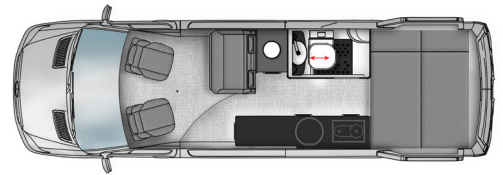

Jabiru J4

Capacities, dimensions & payloads are approximations & may vary with options fitted. Specifications and prices are subject to variation without notice.