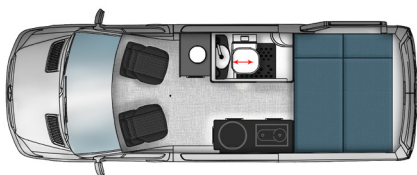

Floorplans

Jabiru J2M