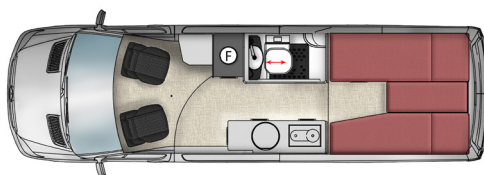

Model	Jabiru J2M	Jabiru J2	Jabiru J4
Vehicle	Mercedes-Benz Sprinter MWB	Mercedes-Benz Sprinter LWB	Mercedes-Benz Sprinter LWB
Engine			
Type	CDI Turbo Diesel	CDI Turbo Diesel	CDI Turbo Diesel
Displacement	2987cc	2987cc	2987cc
Cylinders	6	6	6
Maximum power	140kW	140kW	140kW
Maximum torque	440Nm	440Nm	440Nm
Vehicle			
Transmission	Automatic 7-Speed	Automatic 7-Speed	Automatic 7-Speed
Drive	Rear Wheel Drive	Rear Wheel Drive	Rear Wheel Drive
Wheels & Tyres			
Wheels	6J x 16 steel	6J x 16 steel	6J x 16 steel
Tyres	225/75 R16	225/75 R16	225/75 R16
External Dimensions			
Length	6.090m	7.125m	7.125m
Width	2.06m	2.02m	2.10m
Height (with Air Con)	2.85m (3.0m)	2.85m (3.0m)	2.85m (3.0m)
Ground clearance	210mm (measured at Rear Differential)		
Internal Dimensions			
Height	1.92m	1.92m	1.92m
Bed/s	1.86m x 1.45m (Double)	2.0m x 0.7m (Singles)	1.92m x 1.45m (Double)
Capacities			
ADR approved travel seating	2	2	4
Fresh water tank	140L	140L	140L
Hot water tank	10L	10L	10L
Grey water tank	80L	80L	80L
Toilet waste cassette	16L	16L	16L
Fuel tank	93L	93L	93L
Fridge/freezer	90L	90L	90L
Solar	200W (Alfresco 440W)	200W (Alfresco 300W)	200W (Alfresco 300W)
Auxiliary Battery	200Ah Lithium	200Ah Lithium	200Ah Lithium
Battery chargers	40 Amp 240V lithium charger + 40 Amp DC2DC & solar 5-stage lithium charger		
Weights			
Tare	3,240kg	3,490kg	3,500kg
GVM	4,100kg	4,100kg	4,100kg
Payload	860kg	610kg	600kg
Max Towable	2,000kg	2,000kg	2,000kg

Floorplans

Jabiru J2

Capacities, dimensions & payloads are approximations & may vary with options fitted. Specifications and prices are subject to variation without notice.