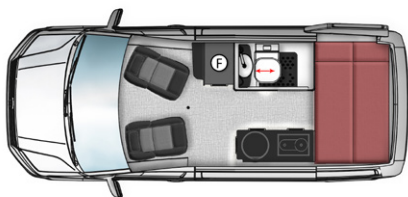

Model	Akuna A2M	Akuna A2	Akuna A4
Vehicle	Volkswagen Crafter MWB	Volkswagen Crafter LWB	Volkswagen Crafter LWB
Engine			
Type	Turbo Diesel	Turbo Diesel	Turbo Diesel
Displacement	1968cc	1968cc	1968cc
Cylinders	4	4	4
Maximum power	130kW	130kW	130kW
Maximum torque	410Nm	410Nm	410Nm
Vehicle			
Transmission	8-Speed automatic	8-Speed automatic	8-Speed automatic
Drive	Front Wheel Drive	Front Wheel Drive	Front Wheel Drive
Wheels & Tyres			
Wheels	6J x 16 steel	6J x 16 steel	6J x 16 steel
Tyres	205/75 R16	235/65 R16	235/65 R16
External Dimensions			
Length	5.99m	6.84m	6.84m
Width	2.05m	2.03m	2.06m
Height (with Air Con)	2.67m (2.77m)	2.67m (2.77m)	2.67m (2.77m)
Ground clearance	190mm (measured at engine guard)	185mm	185mm
Internal Dimensions			
Height	1.93m	1.93m	1.93m
Bed/s	1.85m x 1.37m	1.90m x 0.7m	1.90 x 1.37m
Capacities			
ADR approved travel seating	2	2	4
Fresh water tank	140L	140L	140L
Hot water tank	10L	10L	10L
Grey water tank	80L	80L	80L
Toilet waste cassette	16L	16L	16L
Fuel tank	75L	75L	75L
Fridge/freezer	90L	90L	90L
Solar	200W (Alfresco 440W)	200W (Alfresco 300W)	200W (Alfresco 300W)
Auxiliary Battery	200Ah Lithium	200Ah Lithium	200Ah Lithium
Battery chargers	40 Amp 240V lithium charger + 40 Amp DC2DC & solar 5-stage lithium charger		
Weights			
Tare	2,941kg	3,214kg	3,243kg
GVM	3,550kg	4,000kg	4,000kg
Payload	609kg	786kg	757kg
Max Towable	2,500kg unbraked, 750kg braked		

Floorplans

Akuna A2M