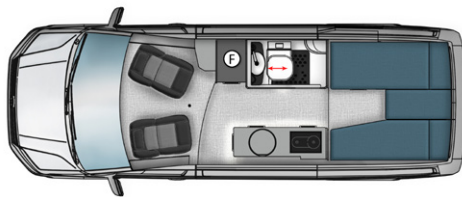

Model	Akuna A2M	Akuna A2	Akuna A4
Vehicle	Volkswagen Crafter MWB	Volkswagen Crafter LWB	Volkswagen Crafter LWB
Engine			
Type	Turbo Diesel	Turbo Diesel	Turbo Diesel
Displacement	1968cc	1968cc	1968cc
Cylinders	4	4	4
Maximum power	130kW	130kW	130kW
Maximum torque	410Nm	410Nm	410Nm
Vehicle			
Transmission	8-Speed automatic	8-Speed automatic	8-Speed automatic
Drive	Front Wheel Drive	Front Wheel Drive	Front Wheel Drive
Wheels & Tyres			
Wheels	6J x 16 steel	6J x 16 steel	6J x 16 steel
Tyres	205/75 R16	235/65 R16	235/65 R16
External Dimensions			
Length	5.99m	6.84m	6.84m
Width	2.05m	2.03m	2.06m
Height (with Air Con)	2.67m (2.77m)	2.67m (2.77m)	2.67m (2.77m)
Ground clearance	190mm (measured at engine guard)	185mm	185mm
Internal Dimensions			
Height	1.93m	1.93m	1.93m
Bed/s	1.85m x 1.37m	1.90m x 0.7m	1.90 x 1.37m
Capacities			
ADR approved travel seating	2	2	4
Fresh water tank	140L	140L	140L
Hot water tank	10L	10L	10L
Grey water tank	80L	80L	80L
Toilet waste cassette	16L	16L	16L
Fuel tank	75L	75L	75L
Fridge/freezer	90L	90L	90L
Solar	200W (Alfresco 440W)	200W (Alfresco 300W)	200W (Alfresco 300W)
Auxiliary Battery	200Ah Lithium	200Ah Lithium	200Ah Lithium
Battery chargers	40 Amp 240V lithium charger + 40 Amp DC2DC & solar 5-stage lithium charger		
Weights			
Tare	2,941kg	3,214kg	3,243kg
GVM	3,550kg	4,000kg	4,000kg
Payload	609kg	786kg	757kg
Max Towable	2,500kg unbraked, 750kg braked		

Floorplans

Akuna A2

Capacities, dimensions & payloads are approximations & may vary with options fitted. Specifications and prices are subject to variation without notice.