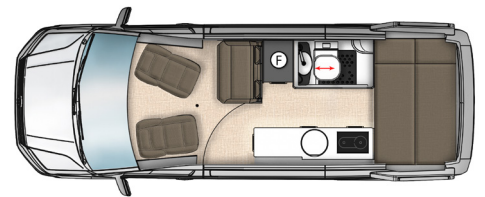

Akuna A4

Capacities, dimensions & payloads are approximations & may vary with options fitted. Specifications and prices are subject to variation without notice.