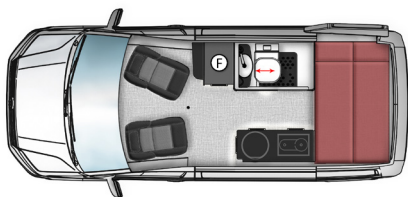

Model	Akuna A2M	Akuna A2	Akuna A4
Vehicle	Volkswagen Crafter MWB	Volkswagen Crafter LWB	Volkswagen Crafter LWB
Engine			
Type	Turbo Diesel	Turbo Diesel	Turbo Diesel
Displacement	1968cc	1968cc	1968cc
Cylinders	4	4	4
Maximum power	130kW	130kW	130kW
Maximum torque	410Nm	410Nm	410Nm
Vehicle			
Transmission	8-Speed automatic	8-Speed automatic	8-Speed automatic
Drive	Front Wheel Drive	Front Wheel Drive	Front Wheel Drive
Wheels & Tyres			
Wheels	6J x 16 steel	6J x 16 steel	6J x 16 steel
Tyres	205/75 R16	235/65 R16	235/65 R16
External Dimensions			
Length	5.99m	6.84m	6.84m
Width	2.05m	2.03m	2.06m
Height (with Air Con)	2.67m (2.77m)	2.67m (2.77m)	2.67m (2.77m)
Ground clearance	190mm (measured at engine guard)	185mm	185mm
Internal Dimensions			
Height	1.93m	1.93m	1.93m
Bed/s	1.85m x 1.37m	1.90m x 0.7m	1.90 x 1.37m
Capacities			
ADR approved travel seating	2	2	4
Fresh water tank	140L	140L	140L
Hot water tank	10L	10L	10L
Grey water tank	80L	80L	80L
Toilet waste cassette	16L	16L	16L
Fuel tank	75L	75L	75L
Fridge/freezer	90L	90L	90L
Solar	200W (Alfresco 440W)	200W (Alfresco 300W)	200W (Alfresco 300W)
Auxiliary Battery	200Ah Lithium	200Ah Lithium	200Ah Lithium
Battery chargers	40 Amp 240V lithium charger + 40 Amp DC2DC & solar 5-stage lithium charger		
Weights			
Tare	2,941kg	3,214kg	3,243kg
GVM	3,550kg	4,000kg	4,000kg
Payload	609kg	786kg	757kg
Max Towable	2,500kg unbraked, 750kg braked		

Floorplans

Akuna A2M