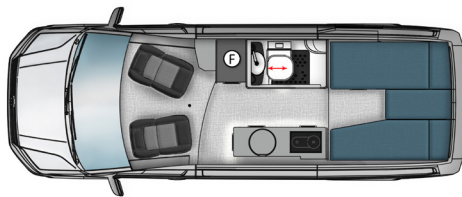

Model	Akuna A2M	Akuna A2	Akuna A4
Vehicle	Volkswagen Crafter MWB	Volkswagen Crafter LWB	Volkswagen Crafter LWB
Engine			
Type	Turbo Diesel	Turbo Diesel	Turbo Diesel
Displacement	1968cc	1968cc	1968cc
Cylinders	4	4	4
Maximum power	130kW	130kW	130kW
Maximum torque	410Nm	410Nm	410Nm
Vehicle			
Transmission	8-Speed automatic	8-Speed automatic	8-Speed automatic
Drive	Front Wheel Drive	Front Wheel Drive	Front Wheel Drive
Wheels & Tyres			
Wheels	6J x 16 steel	6J x 16 steel	6J x 16 steel
Tyres	205/75 R16	235/65 R16	235/65 R16
External Dimensions			
Length	5.99m	6.84m	6.84m
Width	2.05m	2.03m	2.06m
Height (with Air Con)	2.67m (2.77m)	2.67m (2.77m)	2.67m (2.77m)
Ground clearance	190mm (measured at engine guard)	185mm	185mm
Internal Dimensions			
Height	1.93m	1.93m	1.93m
Bed/s	1.85m x 1.37m	1.90m x 0.7m	1.90 x 1.37m
Capacities			
ADR approved travel seating	2	2	4
Fresh water tank	140L	140L	140L
Hot water tank	10L	10L	10L
Grey water tank	80L	80L	80L
Toilet waste cassette	16L	16L	16L
Fuel tank	75L	75L	75L
Fridge/freezer	90L	90L	90L
Solar	200W (Alfresco 440W)	200W (Alfresco 300W)	200W (Alfresco 300W)
Auxiliary Battery	200Ah Lithium	200Ah Lithium	200Ah Lithium
Battery chargers	40 Amp 240V lithium charger + 40 Amp DC2DC & solar 5-stage lithium charger		
Weights			
Tare	2,941kg	3,214kg	3,243kg
GVM	3,550kg	4,000kg	4,000kg
Payload	609kg	786kg	757kg
Max Towable	2,500kg unbraked, 750kg braked		

Floorplans

Akuna A2

Capacities, dimensions & payloads are approximations & may vary with options fitted. Specifications and prices are subject to variation without notice.