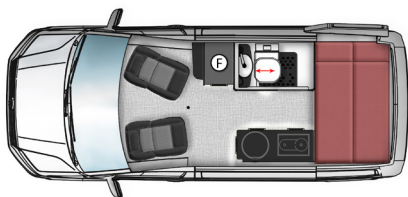

Model	Akuna A2M	Akuna A2	Akuna A4
Vehicle	Volkswagen Crafter MWB	Volkswagen Crafter LWB	Volkswagen Crafter LWB
Engine			
Type	Turbo Diesel	Turbo Diesel	Turbo Diesel
Displacement	1968cc	1968cc	1968cc
Cylinders	4	4	4
Maximum power	130kW	130kW	130kW
Maximum torque	410Nm	410Nm	410Nm
Vehicle			
Transmission	8-Speed automatic	8-Speed automatic	8-Speed automatic
Drive	Front Wheel Drive	Front Wheel Drive	Front Wheel Drive
Wheels & Tyres			
Wheels	6J x 16 steel	6J x 16 steel	6J x 16 steel
Tyres	205/75 R16	235/65 R16	235/65 R16
External Dimensions			
Length	5.99m	6.84m	6.84m
Width	2.05m	2.03m	2.06m
Height (with Air Con)	2.67m (2.77m)	2.67m (2.77m)	2.67m (2.77m)
Ground clearance	190mm (measured at engine guard)	185mm	185mm
Internal Dimensions			
Height	1.93m	1.93m	1.93m
Bed/s	1.85m x 1.37m	1.90m x 0.7m	1.90 x 1.37m
Capacities			
ADR approved travel seating	2	2	4
Fresh water tank	140L	140L	140L
Hot water tank	10L	10L	10L
Grey water tank	80L	80L	80L
Toilet waste cassette	16L	16L	16L
Fuel tank	75L	75L	75L
Fridge/freezer	90L	90L	90L
Solar	200W (Alfresco 440W)	200W (Alfresco 300W)	200W (Alfresco 300W)
Auxiliary Battery	200Ah Lithium	200Ah Lithium	200Ah Lithium
Battery chargers	40 Amp 240V lithium charger + 40 Amp DC2DC & solar 5-stage lithium charger		
Weights			
Tare	2,941kg	3,214kg	3,243kg
GVM	3,550kg	4,000kg	4,000kg
Payload	609kg	786kg	757kg
Max Towable	2,500kg braked, 750kg unbraked		

Floorplans

Akuna A2M