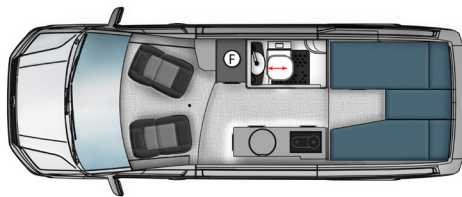

Model	Akuna A2M	Akuna A2	Akuna A4
Vehicle	Volkswagen Crafter MWB	Volkswagen Crafter LWB	Volkswagen Crafter LWB
Engine			
Type	Turbo Diesel	Turbo Diesel	Turbo Diesel
Displacement	1968cc	1968cc	1968cc
Cylinders	4	4	4
Maximum power	130kW	130kW	130kW
Maximum torque	410Nm	410Nm	410Nm
Vehicle			
Transmission	8-Speed automatic	8-Speed automatic	8-Speed automatic
Drive	Front Wheel Drive	Front Wheel Drive	Front Wheel Drive
Wheels & Tyres			
Wheels	6J x 16 steel	6J x 16 steel	6J x 16 steel
Tyres	205/75 R16	235/65 R16	235/65 R16
External Dimensions			
Length	5.99m	6.84m	6.84m
Width	2.05m	2.03m	2.06m
Height (with Air Con)	2.67m (2.77m)	2.67m (2.77m)	2.67m (2.77m)
Ground clearance	190mm (measured at engine guard)	185mm	185mm
Internal Dimensions			
Height	1.93m	1.93m	1.93m
Bed/s	1.85m x 1.37m	1.90m x 0.7m	1.90 x 1.37m
Capacities			
ADR approved travel seating	2	2	4
Fresh water tank	140L	140L	140L
Hot water tank	10L	10L	10L
Grey water tank	80L	80L	80L
Toilet waste cassette	16L	16L	16L
Fuel tank	75L	75L	75L
Fridge/freezer	90L	90L	90L
Solar	200W (Alfresco 440W)	200W (Alfresco 300W)	200W (Alfresco 300W)
Auxiliary Battery	200Ah Lithium	200Ah Lithium	200Ah Lithium
Battery chargers	40 Amp 240V lithium charger + 40 Amp DC2DC & solar 5-stage lithium charger		
Weights			
Tare	2,941kg	3,214kg	3,243kg
GVM	3,550kg	4,000kg	4,000kg
Payload	609kg	786kg	757kg
Max Towable	2,500kg braked, 750kg unbraked		

Floorplans

Akuna A2

Capacities, dimensions & payloads are approximations & may vary with options fitted. Specifications and prices are subject to variation without notice.