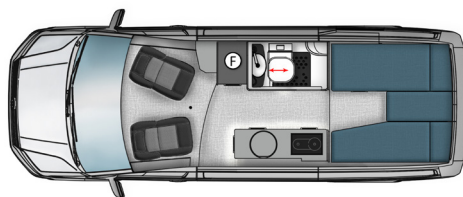

Model	Akuna A2M	Akuna A2	Akuna A4
Vehicle	Volkswagen Crafter MWB	Volkswagen Crafter LWB	Volkswagen Crafter LWB
Engine			
Type	Turbo Diesel	Turbo Diesel	Turbo Diesel
Displacement	1968cc	1968cc	1968cc
Cylinders	4	4	4
Maximum power	130kW	130kW	130kW
Maximum torque	410Nm	410Nm	410Nm
Vehicle			
Transmission	8-Speed automatic	8-Speed automatic	8-Speed automatic
Drive	Front Wheel Drive	Front Wheel Drive	Front Wheel Drive
Wheels & Tyres			
Wheels	6J x 16 steel	6J x 16 steel	6J x 16 steel
Tyres	205/75 R16	235/65 R16	235/65 R16
External Dimensions			
Length	5.99m	6.84m	6.84m
Width	2.05m	2.03m	2.06m
Height (with Air Con)	2.67m (2.77m)	2.67m (2.77m)	2.67m (2.77m)
Ground clearance	190mm (measured at engine guard)	185mm	185mm
Internal Dimensions			
Height	1.93m	1.93m	1.93m
Bed/s	1.85m x 1.37m	1.90m x 0.7m	1.90 x 1.37m
Capacities			
ADR approved travel seating	2	2	4
Fresh water tank	140L	140L	140L
Hot water tank	10L	10L	10L
Grey water tank	80L	80L	80L
Toilet waste cassette	16L	16L	16L
Fuel tank	75L	75L	75L
Fridge/freezer	90L	90L	90L
Solar	200W (Alfresco 440W)	200W (Alfresco 300W)	200W (Alfresco 300W)
Auxiliary Battery	200Ah Lithium	200Ah Lithium	200Ah Lithium
Battery chargers	40 Amp 240V lithium charger + 40 Amp DC2DC & solar 5-stage lithium charger		
Weights			
Tare	2,941kg	3,214kg	3,243kg
GVM	3,550kg	4,000kg	4,000kg
Payload	609kg	786kg	757kg
Max Towable	2,500kg braked, 750kg unbraked		

Floorplans

Akuna A2

Capacities, dimensions & payloads are approximations & may vary with options fitted. Specifications and prices are subject to variation without notice.