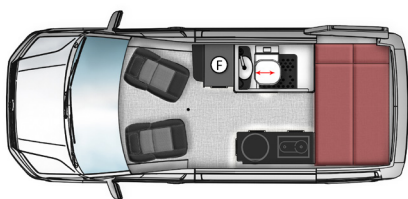

Model	Akuna A2M	Akuna A2	Akuna A4
Vehicle	Volkswagen Crafter MWB	Volkswagen Crafter LWB	Volkswagen Crafter LWB
Engine			
Type	Turbo Diesel	Turbo Diesel	Turbo Diesel
Displacement	1968cc	1968cc	1968cc
Cylinders	4	4	4
Maximum power	130kW	130kW	130kW
Maximum torque	410Nm	410Nm	410Nm
Vehicle			
Transmission	8-Speed automatic	8-Speed automatic	8-Speed automatic
Drive	Front Wheel Drive	Front Wheel Drive	Front Wheel Drive
Wheels & Tyres			
Wheels	6J x 16 steel	6J x 16 steel	6J x 16 steel
Tyres	205/75 R16	235/65 R16	235/65 R16
External Dimensions			
Length	5.99m	6.84m	6.84m
Width	2.05m	2.03m	2.06m
Height (with Air Con)	2.67m (2.77m)	2.67m (2.77m)	2.67m (2.77m)
Ground clearance	190mm (measured at engine guard)	185mm	185mm
Internal Dimensions			
Height	1.93m	1.93m	1.93m
Bed/s	1.85m x 1.37m	1.90m x 0.7m	1.90 x 1.37m
Capacities			
ADR approved travel seating	2	2	4
Fresh water tank	140L	140L	140L
Hot water tank	10L	10L	10L
Grey water tank	80L	80L	80L
Toilet waste cassette	16L	16L	16L
Fuel tank	75L	75L	75L
Fridge/freezer	90L	90L	90L
Solar	200W (Alfresco 440W)	200W (Alfresco 300W)	200W (Alfresco 300W)
Auxiliary Battery	200Ah Lithium	200Ah Lithium	200Ah Lithium
Battery chargers	40 Amp 240V lithium charger + 40 Amp DC2DC & solar 5-stage lithium charger		
Weights			
Tare	2,941kg	3,214kg	3,243kg
GVM	3,550kg	4,000kg	4,000kg
Payload	609kg	786kg	757kg
Max Towable	2,500kg braked, 750kg unbraked		

Floorplans

Akuna A2M