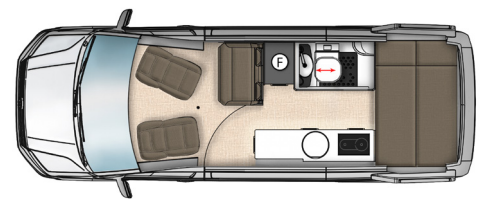

Akuna A4

Capacities, dimensions & payloads are approximations & may vary with options fitted. Specifications and prices are subject to variation without notice.