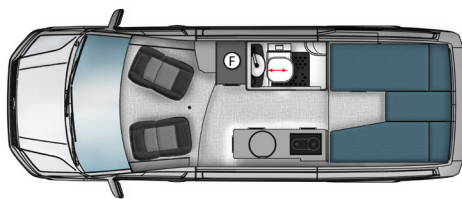

Model	Akuna A2M	Akuna A2	Akuna A4
Vehicle	Volkswagen Crafter MWB	Volkswagen Crafter LWB	Volkswagen Crafter LWB
Engine			
Type	Turbo Diesel	Turbo Diesel	Turbo Diesel
Displacement	1968cc	1968cc	1968cc
Cylinders	4	4	4
Maximum power	130kW	130kW	130kW
Maximum torque	410Nm	410Nm	410Nm
Vehicle			
Transmission	8-Speed automatic	8-Speed automatic	8-Speed automatic
Drive	Front Wheel Drive	Front Wheel Drive	Front Wheel Drive
Wheels & Tyres			
Wheels	6J x 16 steel	6J x 16 steel	6J x 16 steel
Tyres	205/75 R16	235/65 R16	235/65 R16
External Dimensions			
Length	5.99m	6.84m	6.84m
Width	2.05m	2.03m	2.06m
Height (with Air Con)	2.67m (2.77m)	2.67m (2.77m)	2.67m (2.77m)
Ground clearance	190mm (measured at engine guard)	185mm	185mm
Internal Dimensions			
Height	1.93m	1.93m	1.93m
Bed/s	1.85m x 1.37m	1.90m x 0.7m	1.90 x 1.37m
Capacities			
ADR approved travel seating	2	2	4
Fresh water tank	140L	140L	140L
Hot water tank	10L	10L	10L
Grey water tank	80L	80L	80L
Toilet waste cassette	16L	16L	16L
Fuel tank	75L	75L	75L
Fridge/freezer	90L	90L	90L
Solar	200W (Alfresco 440W)	200W (Alfresco 300W)	200W (Alfresco 300W)
Auxiliary Battery	200Ah Lithium	200Ah Lithium	200Ah Lithium
Battery chargers	40 Amp 240V lithium charger + 40 Amp DC2DC & solar 5-stage lithium charger		
Weights			
Tare	2,941kg	3,214kg	3,243kg
GVM	3,550kg	4,000kg	4,000kg
Payload	609kg	786kg	757kg
Max Towable	2,500kg braked, 750kg unbraked		

Floorplans

Akuna A2

Capacities, dimensions & payloads are approximations & may vary with options fitted. Specifications and prices are subject to variation without notice.