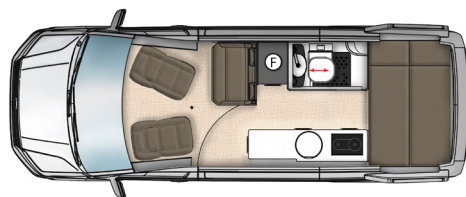

Akuna A4

Capacities, dimensions & payloads are approximations & may vary with options fitted. Specifications and prices are subject to variation without notice.