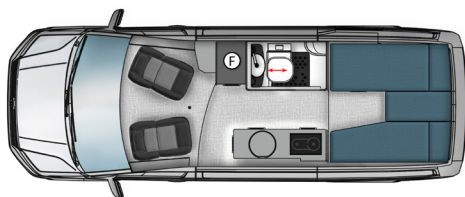

Model	Akuna A2	Akuna A4
Vehicle	Volkswagen Crafter LWB	Volkswagen Crafter LWB
Engine		
Type	Turbo Diesel	Turbo Diesel
Displacement	1968cc	1968cc
Cylinders	4	4
Maximum power	130kW	130kW
Maximum torque	410Nm	410Nm
Vehicle		
Transmission	8-Speed automatic	8-Speed automatic
Drive	Front Wheel Drive	Front Wheel Drive
Wheels & Tyres		
Wheels	6J x 16 steel	6J x 16 steel
Tyres	235/65 R16	235/65 R16
External Dimensions		
Length	6.84m	6.84m
Width	2.03m	2.06m
Height (with Air Con)	2.67m (2.77m)	2.67m (2.77m)
Ground clearance	185mm	185mm
Internal Dimensions		
Height	1.93m	1.93m
Bed/s	1.90m x 0.7m	1.90 x 1.37m
Capacities		
ADR approved travel seating	2	4
Fresh water tank	140L	140L
Hot water tank	10L	10L
Grey water tank	80L	80L
Toilet waste cassette	16L	16L
Fuel tank	75L	75L
Fridge/freezer	90L	90L
Solar	200W (Alfresco 300W)	200W (Alfresco 300W)
Auxiliary Battery	200Ah Lithium	200Ah Lithium
Battery chargers	40 Amp 240V lithium charger + 40 Amp DC2DC & solar 5-stage lithium charger	
Weights		
Tare	3,214kg	3,243kg
GVM	4,000kg	4,000kg
Payload	786kg	757kg
Max Towable		

Floorplans

Akuna A2