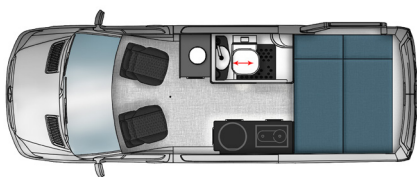

Model	Jabiru J2M	Jabiru J2	Jabiru J4
Vehicle	Mercedes Sprinter 419 MWB	Mercedes Sprinter 419 LWB	Mercedes Sprinter 419 LWB
Engine			
Type	CDI Turbo Diesel	CDI Turbo Diesel	CDI Turbo Diesel
Displacement	2987cc	2987cc	2987cc
Cylinders	6	6	6
Maximum power	140kW	140kW	140kW
Maximum torque	440Nm	440Nm	440Nm
Vehicle			
Transmission	Automatic 7-Speed	Automatic 7-Speed	Automatic 7-Speed
Drive	Rear Wheel Drive	Rear Wheel Drive	Rear Wheel Drive
Wheels & Tyres			
Wheels	6J x 16 steel	6J x 16 steel	6J x 16 steel
Tyres	225/75 R16	225/75 R16	225/75 R16
External Dimensions			
Length	6.090m	7.125m	7.125m
Width	2.06m	2.02m	2.10m
Height (with Air Con)	2.75m (2.90m)	2.75m (2.90m)	2.75m (2.90m)
Ground clearance	185mm (measured at rear differential)		
Internal Dimensions			
Height	1.92m	1.92m	1.92m
Bed/s	1.86m x 1.45m (Double)	2.0m x 0.7m (Singles)	1.92m x 1.45m (Double)
Capacities			
ADR approved travel seating	2	2	4
Fresh water tank	140L	140L	140L
Hot water tank	10L	10L	10L
Grey water tank	80L	80L	80L
Toilet waste cassette	16L	16L	16L
Fuel tank	93L	93L	93L
Fridge/freezer	90L	90L	90L
Solar	200W (Alfresco 440W)	200W (Alfresco 300W)	200W (Alfresco 300W)
Auxiliary Battery	200Ah Lithium	200Ah Lithium	200Ah Lithium
Battery chargers	40 Amp 240V lithium charger + 40 Amp DC2DC & solar 5-stage lithium charger		
Weights			
Tare	3,140kg	3,390kg	3,400kg
GVM	4,100kg	4,100kg	4,100kg
Payload	960kg	710kg	700kg
Max Towable	2,000kg	2,000kg	2,000kg

Floorplans

Jabiru J2M