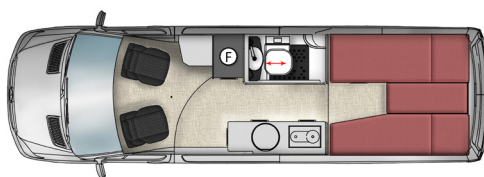

Model	Jabiru J2M	Jabiru J2	Jabiru J4
Vehicle	Mercedes Sprinter 419 MWB	Mercedes Sprinter 419 LWB	Mercedes Sprinter 419 LWB
Engine			
Type	CDI Turbo Diesel	CDI Turbo Diesel	CDI Turbo Diesel
Displacement	2987cc	2987cc	2987cc
Cylinders	6	6	6
Maximum power	140kW	140kW	140kW
Maximum torque	440Nm	440Nm	440Nm
Vehicle			
Transmission	Automatic 7-Speed	Automatic 7-Speed	Automatic 7-Speed
Drive	Rear Wheel Drive	Rear Wheel Drive	Rear Wheel Drive
Wheels & Tyres			
Wheels	6J x 16 steel	6J x 16 steel	6J x 16 steel
Tyres	225/75 R16	225/75 R16	225/75 R16
External Dimensions			
Length	6.090m	7.125m	7.125m
Width	2.06m	2.02m	2.10m
Height (with Air Con)	2.75m (2.90m)	2.75m (2.90m)	2.75m (2.90m)
Ground clearance	185mm (measured at rear differential)		
Internal Dimensions			
Height	1.92m	1.92m	1.92m
Bed/s	1.86m x 1.45m (Double)	2.0m x 0.7m (Singles)	1.92m x 1.45m (Double)
Capacities			
ADR approved travel seating	2	2	4
Fresh water tank	140L	140L	140L
Hot water tank	10L	10L	10L
Grey water tank	80L	80L	80L
Toilet waste cassette	16L	16L	16L
Fuel tank	93L	93L	93L
Fridge/freezer	90L	90L	90L
Solar	200W (Alfresco 440W)	200W (Alfresco 300W)	200W (Alfresco 300W)
Auxiliary Battery	200Ah Lithium	200Ah Lithium	200Ah Lithium
Battery chargers	40 Amp 240V lithium charger + 40 Amp DC2DC & solar 5-stage lithium charger		
Weights			
Tare	3,140kg	3,390kg	3,400kg
GVM	4,100kg	4,100kg	4,100kg
Payload	960kg	710kg	700kg
Max Towable	2,000kg	2,000kg	2,000kg

Floorplans

Jabiru J2

Capacities, dimensions & payloads are approximations & may vary with options fitted. Specifications and prices are subject to variation without notice.