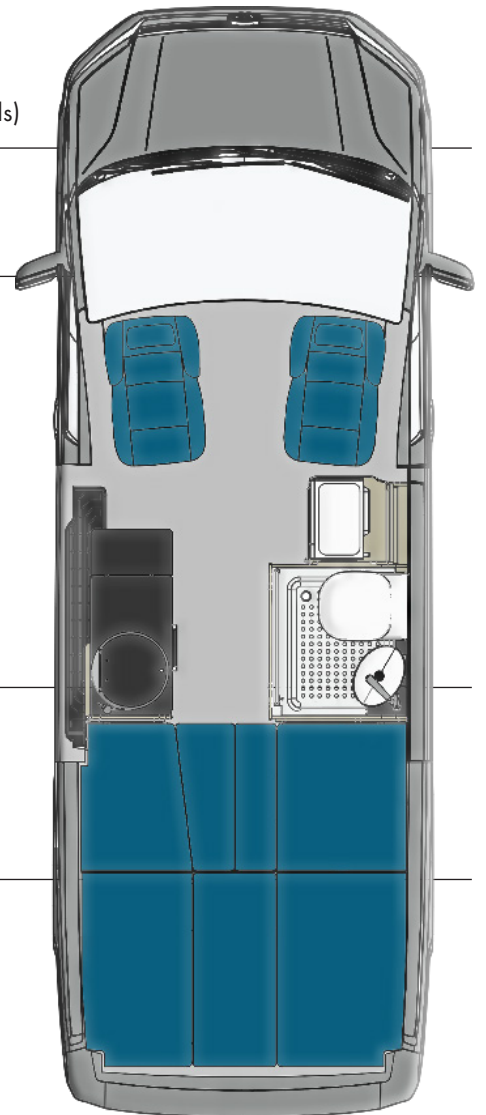

T. 02 8294 8590
sales@trakka.com.au

Motor Dealer Licence Number: 11297
ABN: 83 001 307 866

Model	Standard	Optional
Vehicle	Volkswagen Crafter MWB	
Engine	Turbo Diesel	
Type	Turbo Diesel	
Displacement	1968cc	
Cylinders	4	
Maximum power	130kW	
Maximum torque	410Nm	
Vehicle	8-Speed automatic	
Transmission	8-Speed automatic	
Drive	Front Wheel Drive	All Wheel Drive (4M Pack)
Wheels & Tyres	17" alloy	
Wheels	6J x 16 steel	17" alloy
Tyres	205/75 R16	245/70 R17
External Dimensions	2.77m (AC)	
Length	5.99m	2.77m (AC)
Width	2.05m	255mm (Offroad suspension & wheels)
Height	2.67m	255mm (Offroad suspension & wheels)
Ground clearance	190mm	255mm (Offroad suspension & wheels)
Internal Dimensions	1.83m (4M Pack)	
Height	1.93m	1.83m (4M Pack)
Bed	1.88m x 1.8m	
Capacities	300Ah Lithium	
ADR approved travel seating	2	
Fresh water tank	140L	
Hot water tank	10L	
Grey water tank	80L	
Toilet waste cassette	16L	
Fuel tank	75L	
Fridge/freezer	90L	
Solar	200W	
Auxiliary Battery	200Ah Lithium	300Ah Lithium
AC Charger	40 Amp	
DC/Solar charger	40 Amp	
Weights	TBA (4M Pack)	
Tare	TBA	TBA (4M Pack)
GVM	3,550kg	3,880kg (4M Pack)
Payload	TBA	TBA (4M Pack)
Max Towable	2,500kg braked, 750kg unbraked	