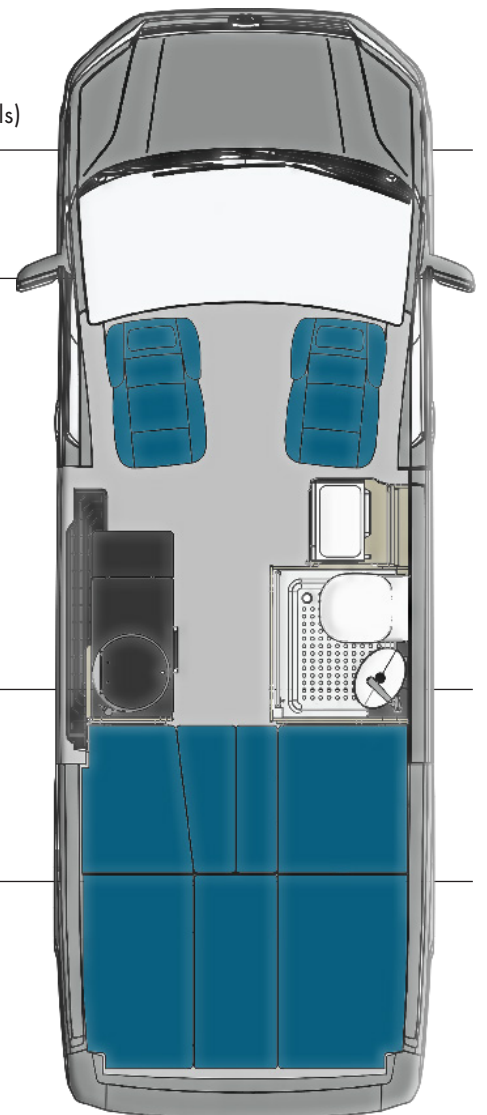

T. 02 8294 8590  
sales@trakka.com.au

Motor Dealer Licence Number: 11297  
ABN: 83 001 307 866

Model	Standard	Optional
<b>Vehicle</b>	Volkswagen Crafter MWB	
<b>Engine</b>	Turbo Diesel	
Type	Turbo Diesel	
Displacement	1968cc	
Cylinders	4	
Maximum power	130kW	
Maximum torque	410Nm	
<b>Vehicle</b>	8-Speed automatic	
Transmission	8-Speed automatic	
Drive	Front Wheel Drive	All Wheel Drive (4M Pack)
<b>Wheels &amp; Tyres</b>	17" alloy	
Wheels	6J x 16 steel	17" alloy
Tyres	205/75 R16	245/70 R17
<b>External Dimensions</b>	2.77m (AC)	
Length	5.99m	2.77m (AC)
Width	2.05m	255mm (Offroad suspension & wheels)
Height	2.67m	255mm (Offroad suspension & wheels)
Ground clearance	190mm	255mm (Offroad suspension & wheels)
<b>Internal Dimensions</b>	1.85m (4M Pack)	
Height	1.95m	1.85m (4M Pack)
Bed	1.88m x 1.8m	
<b>Capacities</b>	300Ah Lithium	
ADR approved travel seating	2	
Fresh water tank	140L	
Hot water tank	10L	
Grey water tank	80L	
Toilet waste cassette	16L	
Fuel tank	75L	
Fridge/freezer	90L	
Solar	200W	
Auxiliary Battery	200Ah Lithium	300Ah Lithium
AC Charger	40 Amp	
DC/Solar charger	40 Amp	
<b>Weights</b>	TBA (4M Pack)	
Tare	TBA	TBA (4M Pack)
GVM	3,550kg	3,880kg (4M Pack)
Payload	TBA	TBA (4M Pack)
Max Towable	2,500kg braked, 750kg unbraked	