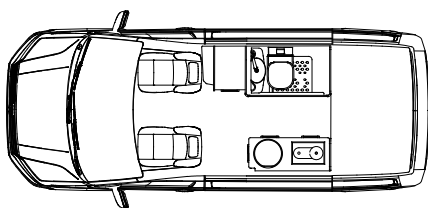

Model	Akuna A2M	Akuna A2	Akuna A4
Vehicle	Volkswagen Crafter MWB	Volkswagen Crafter LWB	Volkswagen Crafter LWB
Engine			
Type	Turbo Diesel	Turbo Diesel	Turbo Diesel
Displacement	1968cc	1968cc	1968cc
Cylinders	4	4	4
Maximum power	130kW	130kW	130kW
Maximum torque	410Nm	410Nm	410Nm
Vehicle			
Transmission	8-Speed automatic	8-Speed automatic	8-Speed automatic
Drive	Front Wheel Drive	Front Wheel Drive	Front Wheel Drive
Wheels & Tyres			
Wheels	6J x 16 steel	6J x 16 steel	6J x 16 steel
Tyres	205/75 R16	235/65 R16	235/65 R16
External Dimensions			
Length	5.99m	6.84m	6.84m
Width	2.05m	2.03m	2.06m
Height (with Air Con)	2.67m (2.77m)	2.67m (2.77m)	2.67m (2.77m)
Ground clearance	195mm		
Internal Dimensions			
Height	1.93m	1.93m	1.93m
Bed/s	1.85m x 1.37m	1.90m x 0.7m	1.90 x 1.37m
Capacities			
ADR approved travel seating	2	2	4
Fresh water tank	140L	140L	140L
Hot water tank	10L	10L	10L
Grey water tank	80L	80L	80L
Toilet waste cassette	16L	16L	16L
Fuel tank	75L	75L	75L
Solar	200W (Alfresco 440W)	200W (Alfresco 300W)	200W (Alfresco 300W)
Auxiliary Battery	200Ah Lithium	200Ah Lithium	200Ah Lithium
Battery chargers	40 Amp 240V lithium charger + 40 Amp DC2DC & solar 5-stage lithium charger		
Weights			
Tare	2,941kg	3,214kg	3,243kg
GVM	3,550kg	4,000kg	4,000kg
Payload	609kg	786kg	757kg
Max Towable	2,500kg unbraked, 750kg braked		

Floorplans

Akuna A2M