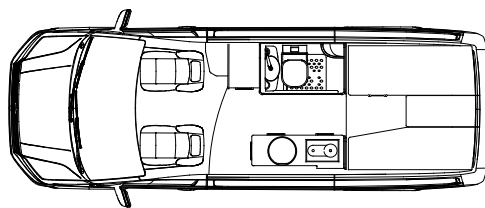

Model	Akuna A2M	Akuna A2	Akuna A4
Vehicle	Volkswagen Crafter MWB	Volkswagen Crafter LWB	Volkswagen Crafter LWB
Engine			
Type	Turbo Diesel	Turbo Diesel	Turbo Diesel
Displacement	1968cc	1968cc	1968cc
Cylinders	4	4	4
Maximum power	130kW	130kW	130kW
Maximum torque	410Nm	410Nm	410Nm
Vehicle			
Transmission	8-Speed automatic	8-Speed automatic	8-Speed automatic
Drive	Front Wheel Drive	Front Wheel Drive	Front Wheel Drive
Wheels & Tyres			
Wheels	6J x 16 steel	6J x 16 steel	6J x 16 steel
Tyres	205/75 R16	235/65 R16	235/65 R16
External Dimensions			
Length	5.99m	6.84m	6.84m
Width	2.05m	2.03m	2.06m
Height (with Air Con)	2.67m (2.77m)	2.67m (2.77m)	2.67m (2.77m)
Ground clearance	195mm		
Internal Dimensions			
Height	1.93m	1.93m	1.93m
Bed/s	1.85m x 1.37m	1.90m x 0.7m	1.90 x 1.37m
Capacities			
ADR approved travel seating	2	2	4
Fresh water tank	140L	140L	140L
Hot water tank	10L	10L	10L
Grey water tank	80L	80L	80L
Toilet waste cassette	16L	16L	16L
Fuel tank	75L	75L	75L
Solar	200W (Alfresco 440W)	200W (Alfresco 300W)	200W (Alfresco 300W)
Auxiliary Battery	200Ah Lithium	200Ah Lithium	200Ah Lithium
Battery chargers	40 Amp 240V lithium charger + 40 Amp DC2DC & solar 5-stage lithium charger		
Weights			
Tare	2,941kg	3,214kg	3,243kg
GVM	3,550kg	4,000kg	4,000kg
Payload	609kg	786kg	757kg
Max Towable	2,500kg unbraked, 750kg braked		

Floorplans

Akuna A2