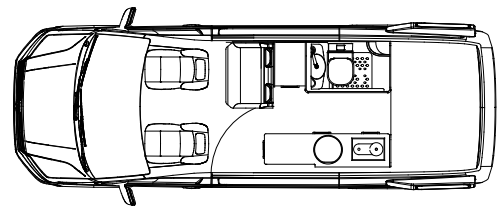

Model	Akuna A2M	Akuna A2	Akuna A4
Vehicle	Volkswagen Crafter MWB	Volkswagen Crafter LWB	Volkswagen Crafter LWB
Engine			
Type	Turbo Diesel	Turbo Diesel	Turbo Diesel
Displacement	1968cc	1968cc	1968cc
Cylinders	4	4	4
Maximum power	130kW	130kW	130kW
Maximum torque	410Nm	410Nm	410Nm
Vehicle			
Transmission	8-Speed automatic	8-Speed automatic	8-Speed automatic
Drive	Front Wheel Drive	Front Wheel Drive	Front Wheel Drive
Wheels & Tyres			
Wheels	6J x 16 steel	6J x 16 steel	6J x 16 steel
Tyres	205/75 R16	235/65 R16	235/65 R16
External Dimensions			
Length	5.99m	6.84m	6.84m
Width	2.05m	2.03m	2.06m
Height (with Air Con)	2.67m (2.77m)	2.67m (2.77m)	2.67m (2.77m)
Ground clearance	195mm		
Internal Dimensions			
Height	1.93m	1.93m	1.93m
Bed/s	1.85m x 1.37m	1.90m x 0.7m	1.90 x 1.37m
Capacities			
ADR approved travel seating	2	2	4
Fresh water tank	140L	140L	140L
Hot water tank	10L	10L	10L
Grey water tank	80L	80L	80L
Toilet waste cassette	16L	16L	16L
Fuel tank	75L	75L	75L
Solar	200W (Alfresco 440W)	200W (Alfresco 300W)	200W (Alfresco 300W)
Auxiliary Battery	200Ah Lithium	200Ah Lithium	200Ah Lithium
Battery chargers	40 Amp 240V lithium charger + 40 Amp DC2DC & solar 5-stage lithium charger		
Weights			
Tare	2,941kg	3,214kg	3,243kg
GVM	3,550kg	4,000kg	4,000kg
Payload	609kg	786kg	757kg
Max Towable	2,500kg unbraked, 750kg braked		

Floorplans

Akuna A4