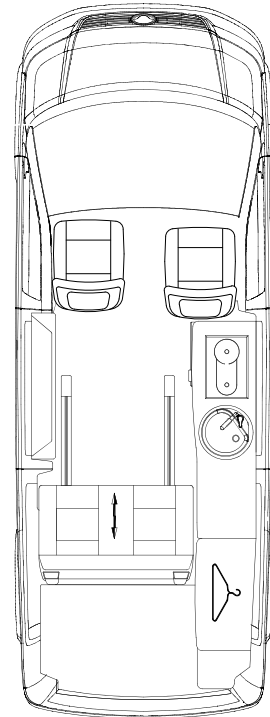

Trakkadu On Road

450 Sport

Model	450 Sport
Vehicle	Volkswagen T6 LWB
Engine	
Type	Bi-turbo Diesel
Displacement	1,968 cc
Cylinders	4
Maximum Power	150kW
Maximum Torque	450Nm
Transmission	
Type	7-Sp DSG Automatic
Drive	All Wheel Drive 4Motion
Suspension, Wheels & Tyres	
Front & Rear	Independent Coil Springs
Wheels	7J x 17 Steel
Tyres	235/55 R17
External Dimensions	
Length	5.29m
Width	1.90m
Height	2.06m
Ground Clearance	180mm
Internal Dimensions	
Height	Over 2m
Bed	1.95m x 1.25m
Capacities	
ADR Approved Travel Seating	4
Fridge/Freezer	78L
Fresh Water Tank	50L
Grey Water Tank	30L
Fuel Tank	80L
Battery Charger	25 & 15 Amp
Auxiliary Battery	125Ah
Solar Charging System	120W
Weights	
Tare	2,480kg
GVM	3,000kg
Max Payload (excl. options)	520kg
Max Towable	2,500kg
Max Gross Combination Weight	5,300kg

Travelling