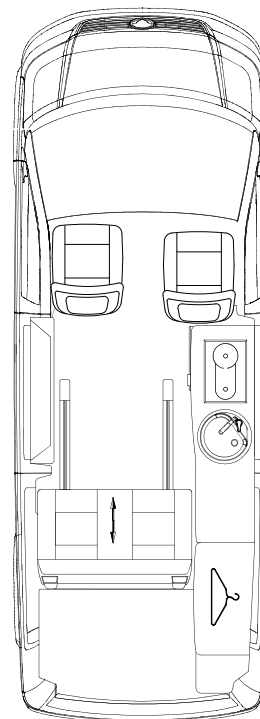

Trakkadu On-Road

340 / 400

Model	340	/ 400
Vehicle	Volkswagen T6 LWB	
Engine		
Type	Turbo Diesel	/ Bi-turbo Diesel
Displacement	1,968 cc	
Cylinders	4	
Maximum Power	103kW @ 3,500rpm / 132kW @ 4,000rpm	
Maximum Torque	340Nm @ 1,750rpm / 400Nm @ 1,500rpm	
Transmission		
Type	7-Sp DSG Automatic	
Drive	Front Wheel Drive	/ All Wheel Drive 4Motion
Suspension, Wheels & Tyres		
Front & Rear	Independent Coil Springs	
Wheels	6.5J x Steel	/ 7J x 17 Steel
Tyres	205/65 R16	/ 235/55 R17
External Dimensions		
Length	5.29m	
Width	1.90m	
Height	2.06m	
Ground Clearance	180m	
Internal Dimensions		
Height	Over 2.1m	
Bed	1.95m x 1.25m	
Capacities		
ADR Approved Travel Seating	4	
Fridge/Freezer	78L	
Fresh Water Tank	50L	
Grey Water Tank	30L (Plus)	
Fuel Tank	80L	
Battery Charger	15 Amp	
Auxiliary Battery	100Ah	
Weights		
Tare	2,360kg	/ 2,480kg
GVM	3,000kg	
Max Payload	640kg	/ 520kg
Max Towable	2,500kg	
Max Gross Combination Weight	5,300kg	

Travelling