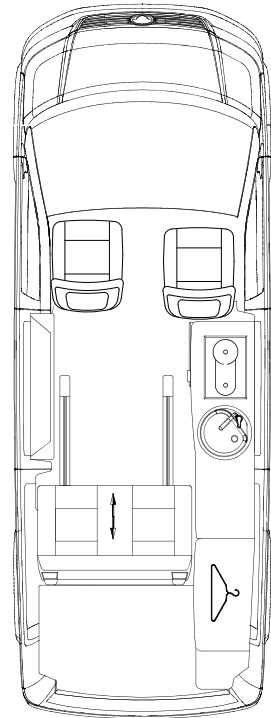

Trakkadu On-Road

340 / 400

Model	340	/ 400
Vehicle	Volkswagen T6 LWB	
Engine	Turbo Diesel / Bi-turbo Diesel	
Type	Common Rail	
Injection	1,968 cc	
Displacement	4	
Cylinders	103kW @ 3,500rpm / 132kW @ 4,000rpm	
Maximum Power	340Nm @ 1,750rpm / 400Nm @ 1,500rpm	
Maximum Torque		
Transmission	7-Sp DSG Automatic	
Type	Front Wheel Drive / All Wheel Drive 4Motion	
Drive		
Suspension, Wheels & Tyres	Independent Coil Springs	
Front & Rear	6.5J x Steel / 7J x 17 Steel	
Wheels	205/65 R16 / 235/55 R17	
Tyres		
External Dimensions	Length 5.29m	
Length	Width 1.90m	
Width	Height 2.06m	
Height	Wheelbase 3.4m	
Wheelbase	Turning Circle 13.2m	
Turning Circle	Ground Clearance 180m	
Ground Clearance		
Internal Dimensions	Height Over 2.1m	
Height	Bed 1.95m x 1.25m	
Bed	Roof Bed 1.78m x 1.10m (Option)	
Roof Bed		
Capacities	ADR Approved Travel Seating 4	
ADR Approved Travel Seating	Fridge/Freezer 72 / 8 (Total 80L)	
Fridge/Freezer	Fresh Water Tank 55L	
Fresh Water Tank	Grey Water Tank 30L	
Grey Water Tank	Fuel Tank 80L	
Fuel Tank	Battery Charger 15 Amp	
Battery Charger	Auxiliary Battery 100Ah	
Auxiliary Battery	Solar Charging System 120W (Option)	
Solar Charging System		
Weights	Tare 2,360kg / 2,480kg	
Tare	GVM 3,000kg	
GVM	Max Payload 640kg / 520kg	
Max Payload	Max Towable 2,500kg	
Max Towable	Max Gross Combination Weight 5,300kg	
Max Gross Combination Weight		

Travelling