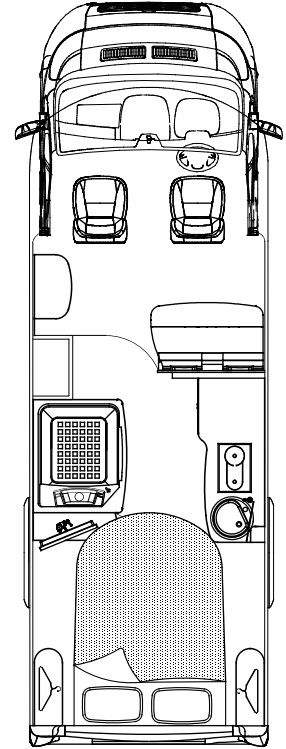

Conversion 700
Vehicle Fiat Ducato Cab with AL-KO Chassis

Engine
Type 180 Mulijet2 Turbo Diesel
Displacement 2287 cc
Cylinders 4
Maximum Power 130kW (177HP)
Maximum Torque 400Nm

Transmission
Auto (Comfortmatic) 6-Speed
Drive Front Wheel

Suspension, Wheels & Tyres
Front Independent AL-KO Outback Comfort Strut with Coil Spring
Rear Independent AL-KO Torsion Bar with Level Control
Wheels 6J x 16 Steel
Tyres 225 / 75R 16

External Dimensions
Length 6.99m (23')
Width 2.4m
Height 2.9m (Aero4: 3m)
Wheelbase 4.343m
Turning Circle 15.50m
Ground Clearance 190mm

Internal Dimensions
Height 2.2m
Main Bed 1.95m x 1.35m
Luton Bed (Option: Aero4) 2.15m x 1.3m

Capacities
ADR Approved Travel Seating 4 (Option: 5)
Fridge/Freezer 124 / 12 (Total 136L)
Drawer Fridge/Freezer (Alfresco Pack) 45 / 6 (Total 51L)
Fresh Water Tank 165L (Option: 55L Auxiliary)
Hot Water Tank 10L
Grey Water Tank 135L
Toilet Waste Casette 19L
Fuel Tank 120L
Battery Charger 25 Amp
Auxiliary Battery 2 x 100Ah
Solar 240W (360W Alfresco Pack)

Weights
Tare 3,590kg
GVM 4,490kg
Max payload Approx. 900kg
Max towable 1,500kg

Price as at 1/05/17
Price includes NSW registration, CTP insurance and stamp duty charges
All capacities & dimensions are approximations & may vary with accessories fitted
Specifications and prices are subject to variation without notice
TRAKKA & TRAKKABOUT registered Trade Marks of TRAKKA Pty Limited

Travelling